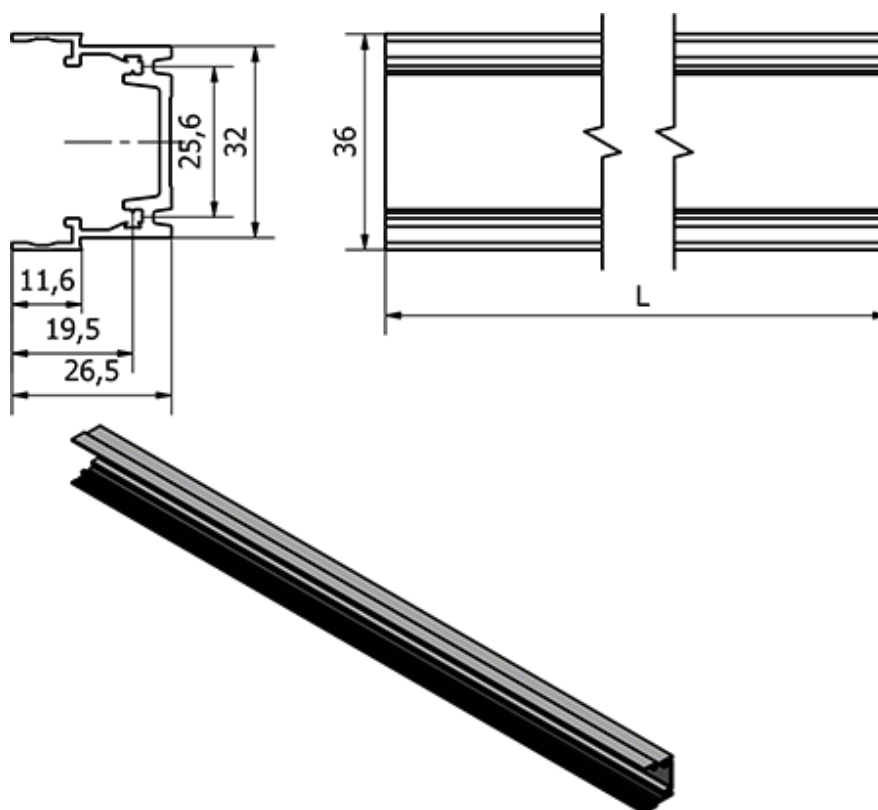

Data Sheet

Article number: 23094299002160

Description: E+G Aluminium profiles - 429900-2160
RLT-AL

Measures

length	= 2160
Type	= RLT-AL
Weight (g)	= 990